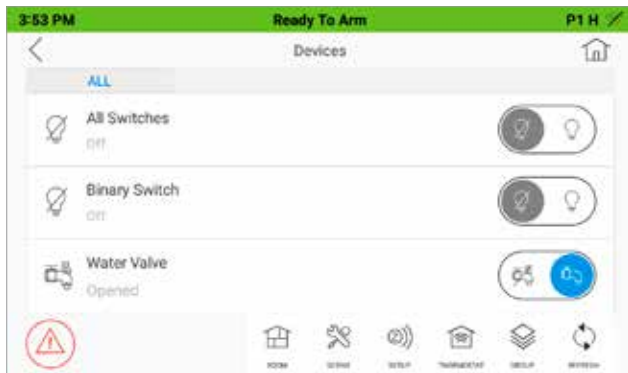

Tuxedo Touch® Controller Touchscreens and Compatibility

Touchscreens

Z-Wave® List Screen