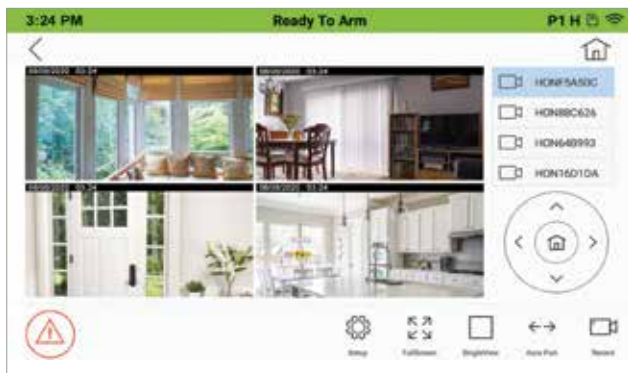

Camera Screen